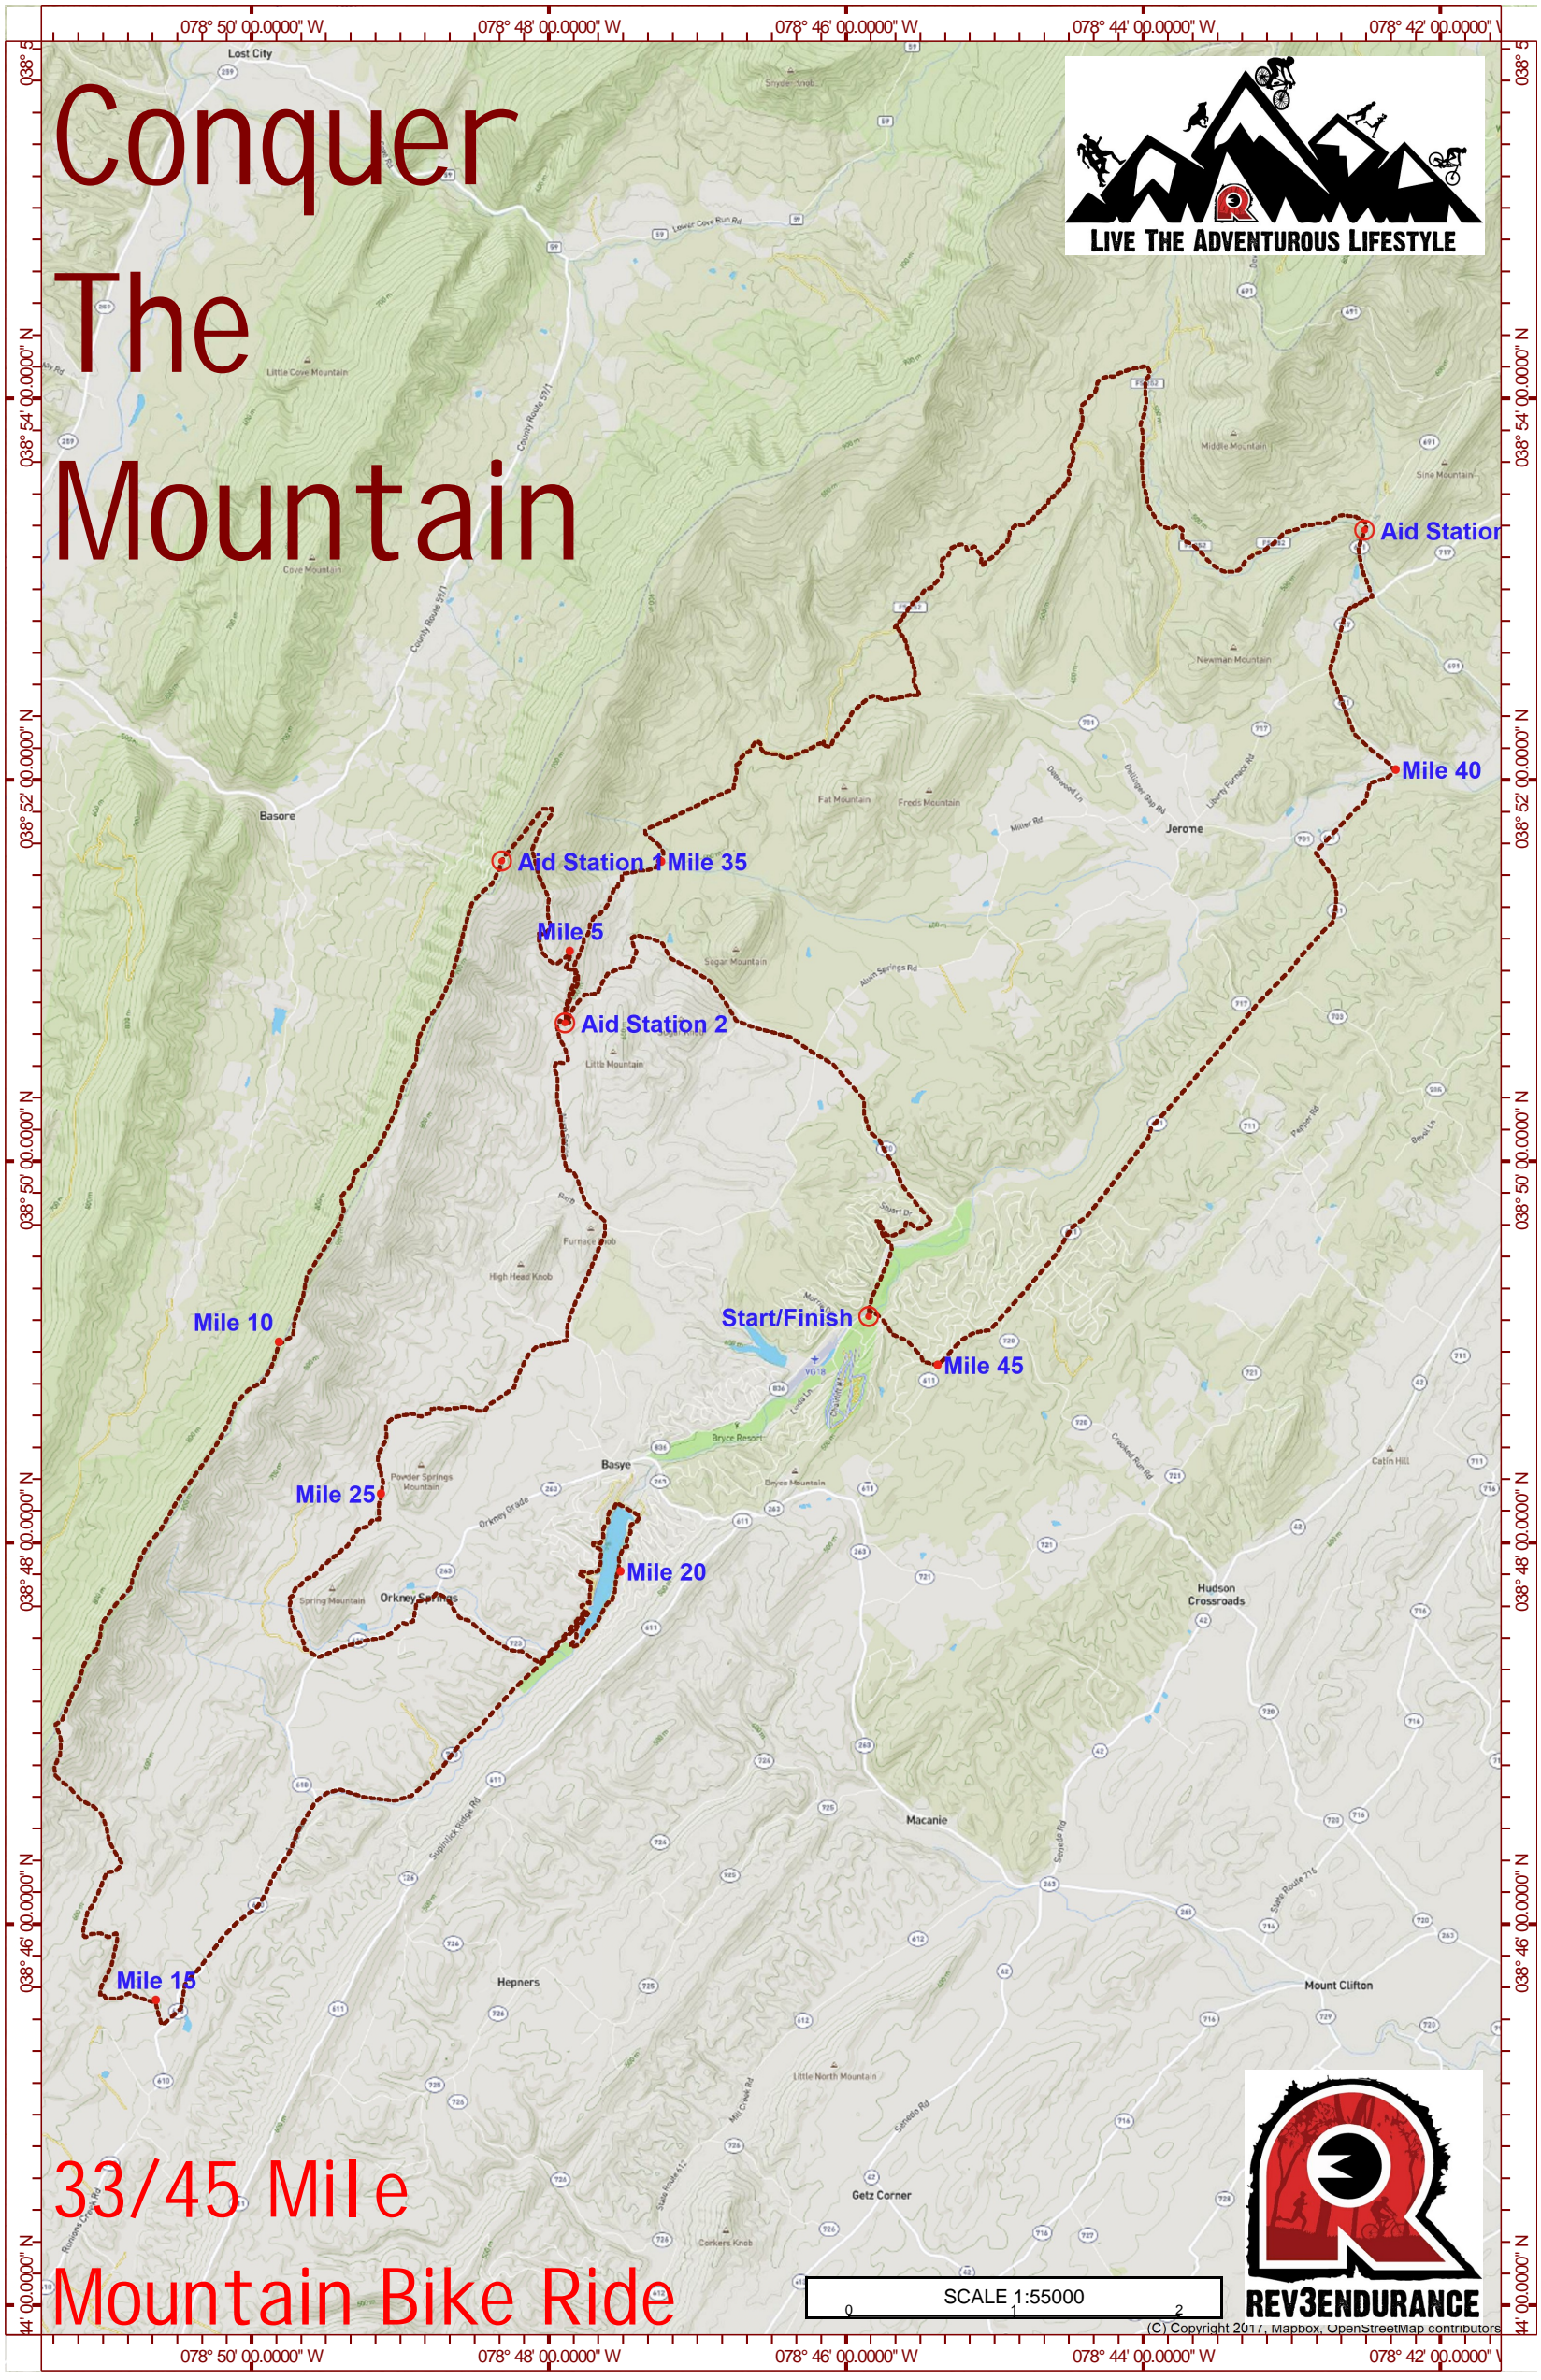

# Conquer The Mountain

33/45 Mile  
Mountain Bike Ride

REV3ENDURANCE

(C) Copyright 2017, Mapbox, OpenStreetMap contributors